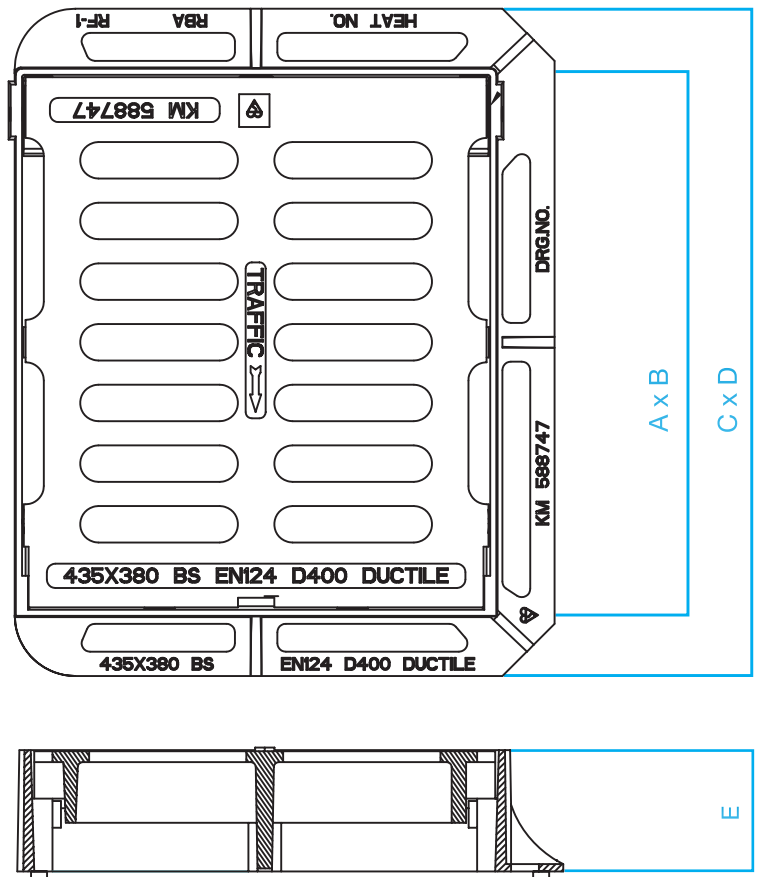

EN124 Group 4 : D400 Applications

Estate and B roads where all types of vehicles have access but speed is limited.

EN124 GROUP 4 : D400 GULLY GRATING - END HINGED RIGHT HAND OPENING

Product Name	Product Code	EN124 Loading	Clear Opening mm	Oversize Base mm	Frame Depth mm	Total Mass kg	Waterway Area cm ²	Pallet Quantities
			A x B	C x D	E			
Gully Grating - End Hinged RH	248221	D400	435 x 380	550 x 445	100	32	626	20
	CLASS EN124 D400	GROUP 4	DATE FIRST ISSUED 11/2014		DRAWING TITLE		ISSUE: 2	
			DATE THIS ISSUE 11/2018					